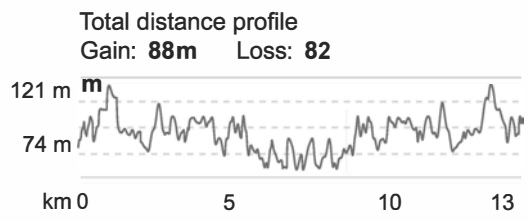

# STAGE 3 ITT

25.04.2023  
5.7°E

## STAGE 3 ITT

Total distance: 13,5 km  
Start: PTTK Street by the Princess Anna Vasa Castle  
Finish line: Princess Anna Vasa Castle