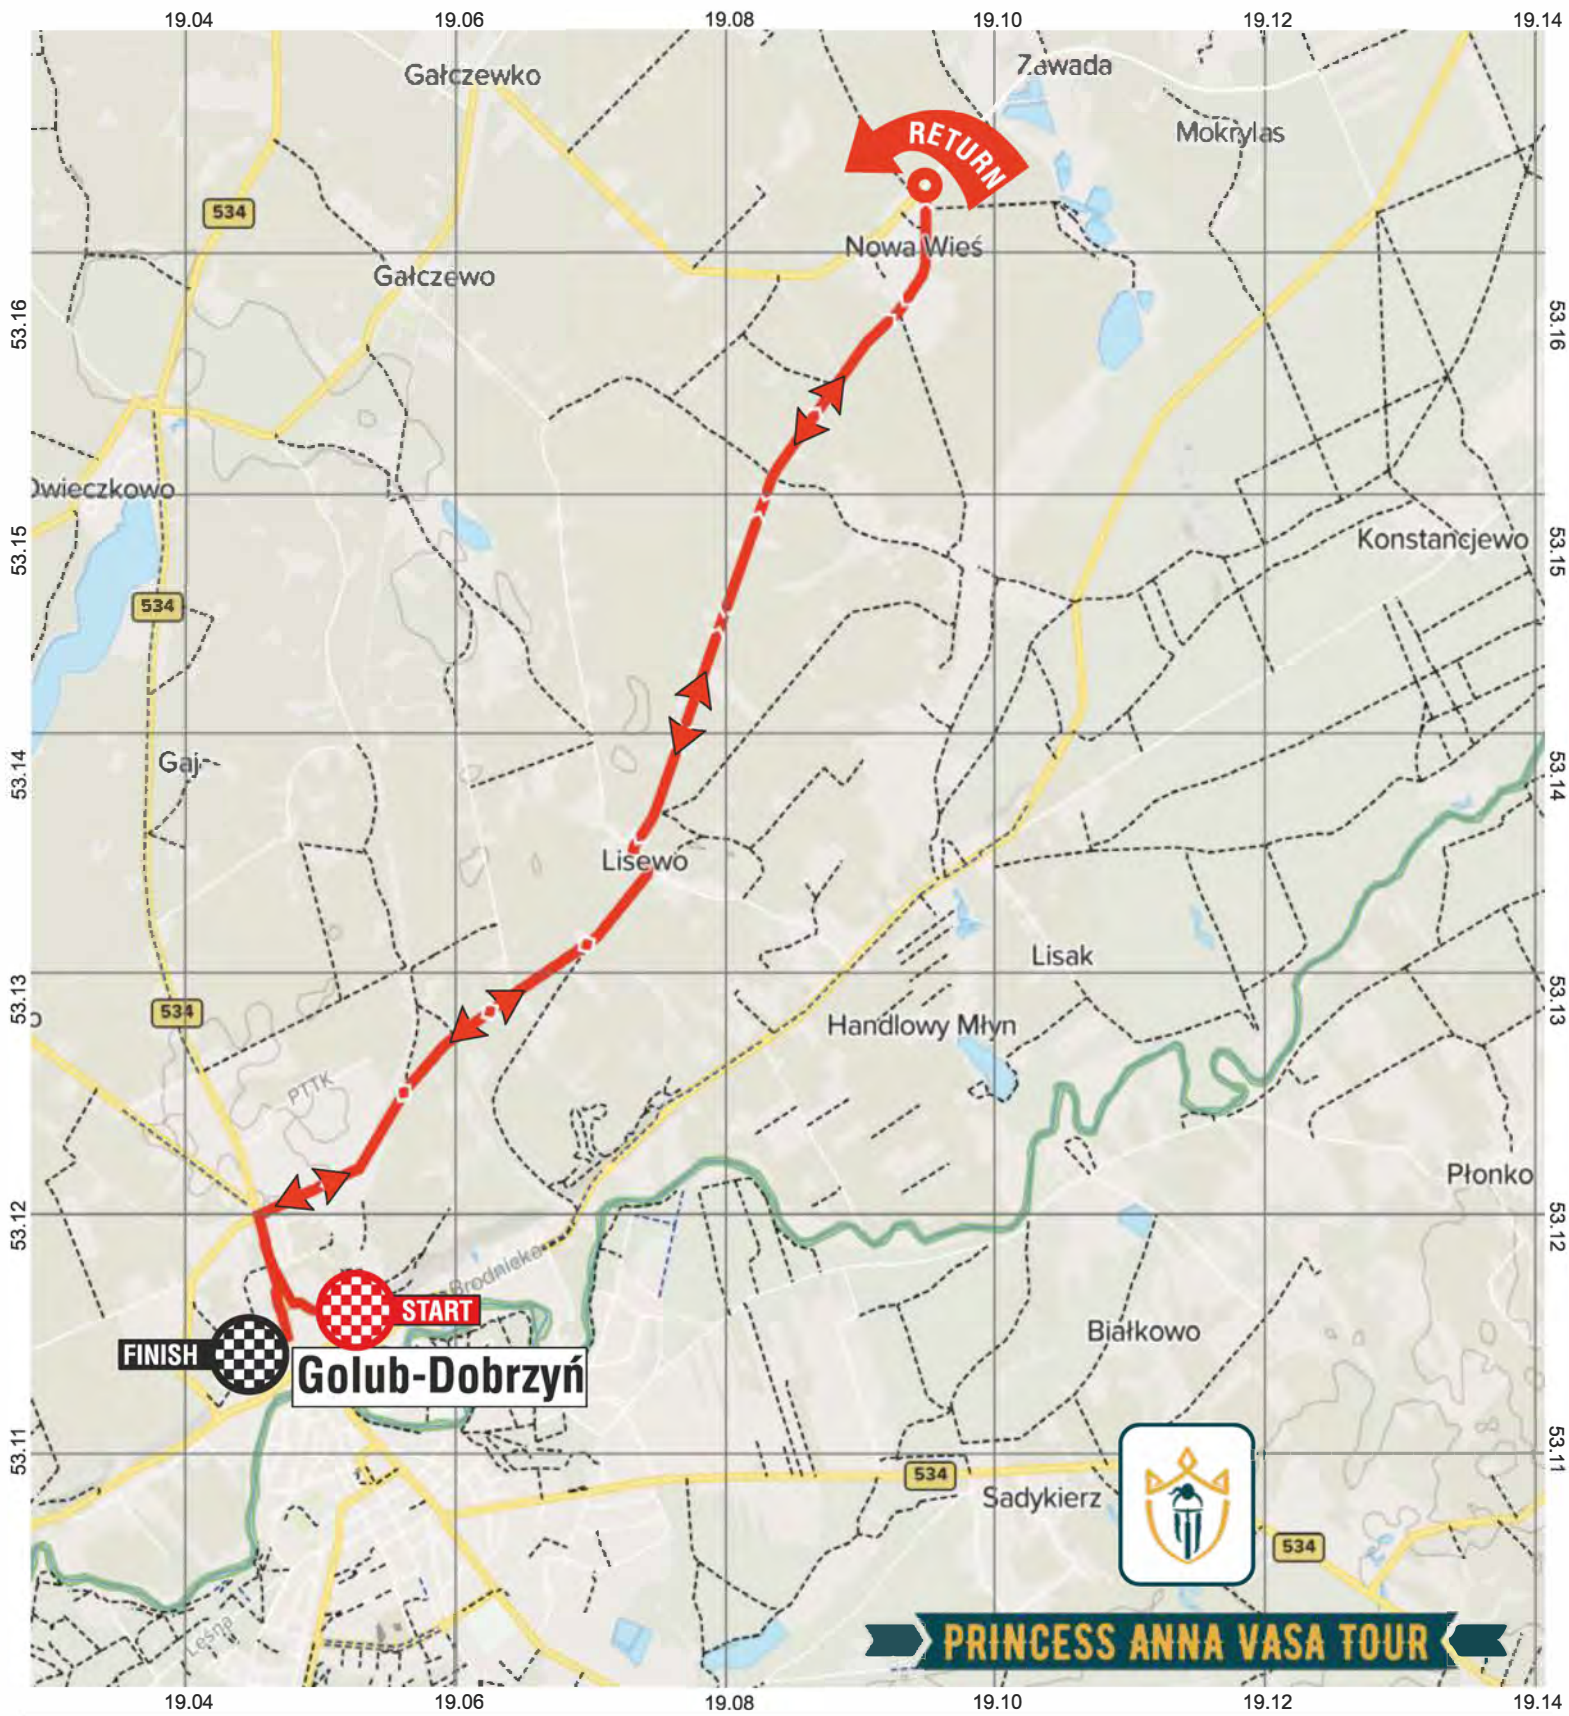

# STAGE 3 ITT

25.04.2023  
5.7°E

## STAGE 3 ITT

Total distance: 13,5 km  
Start: PTTK Street by the Princess Anna Vasa Castle  
Finish line: Princess Anna Vasa Castle