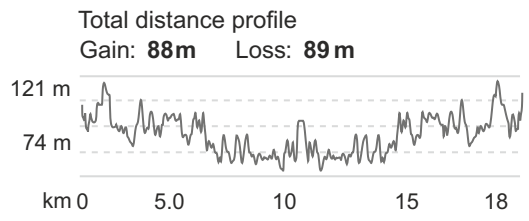

# STAGE 3 ITT

## PRINCESS ANNA VASA TOUR

### STAGE 3 ITT

Total distance: 18 km  
Start:  
PTTK Street by the Princess Anna Vasa Castle