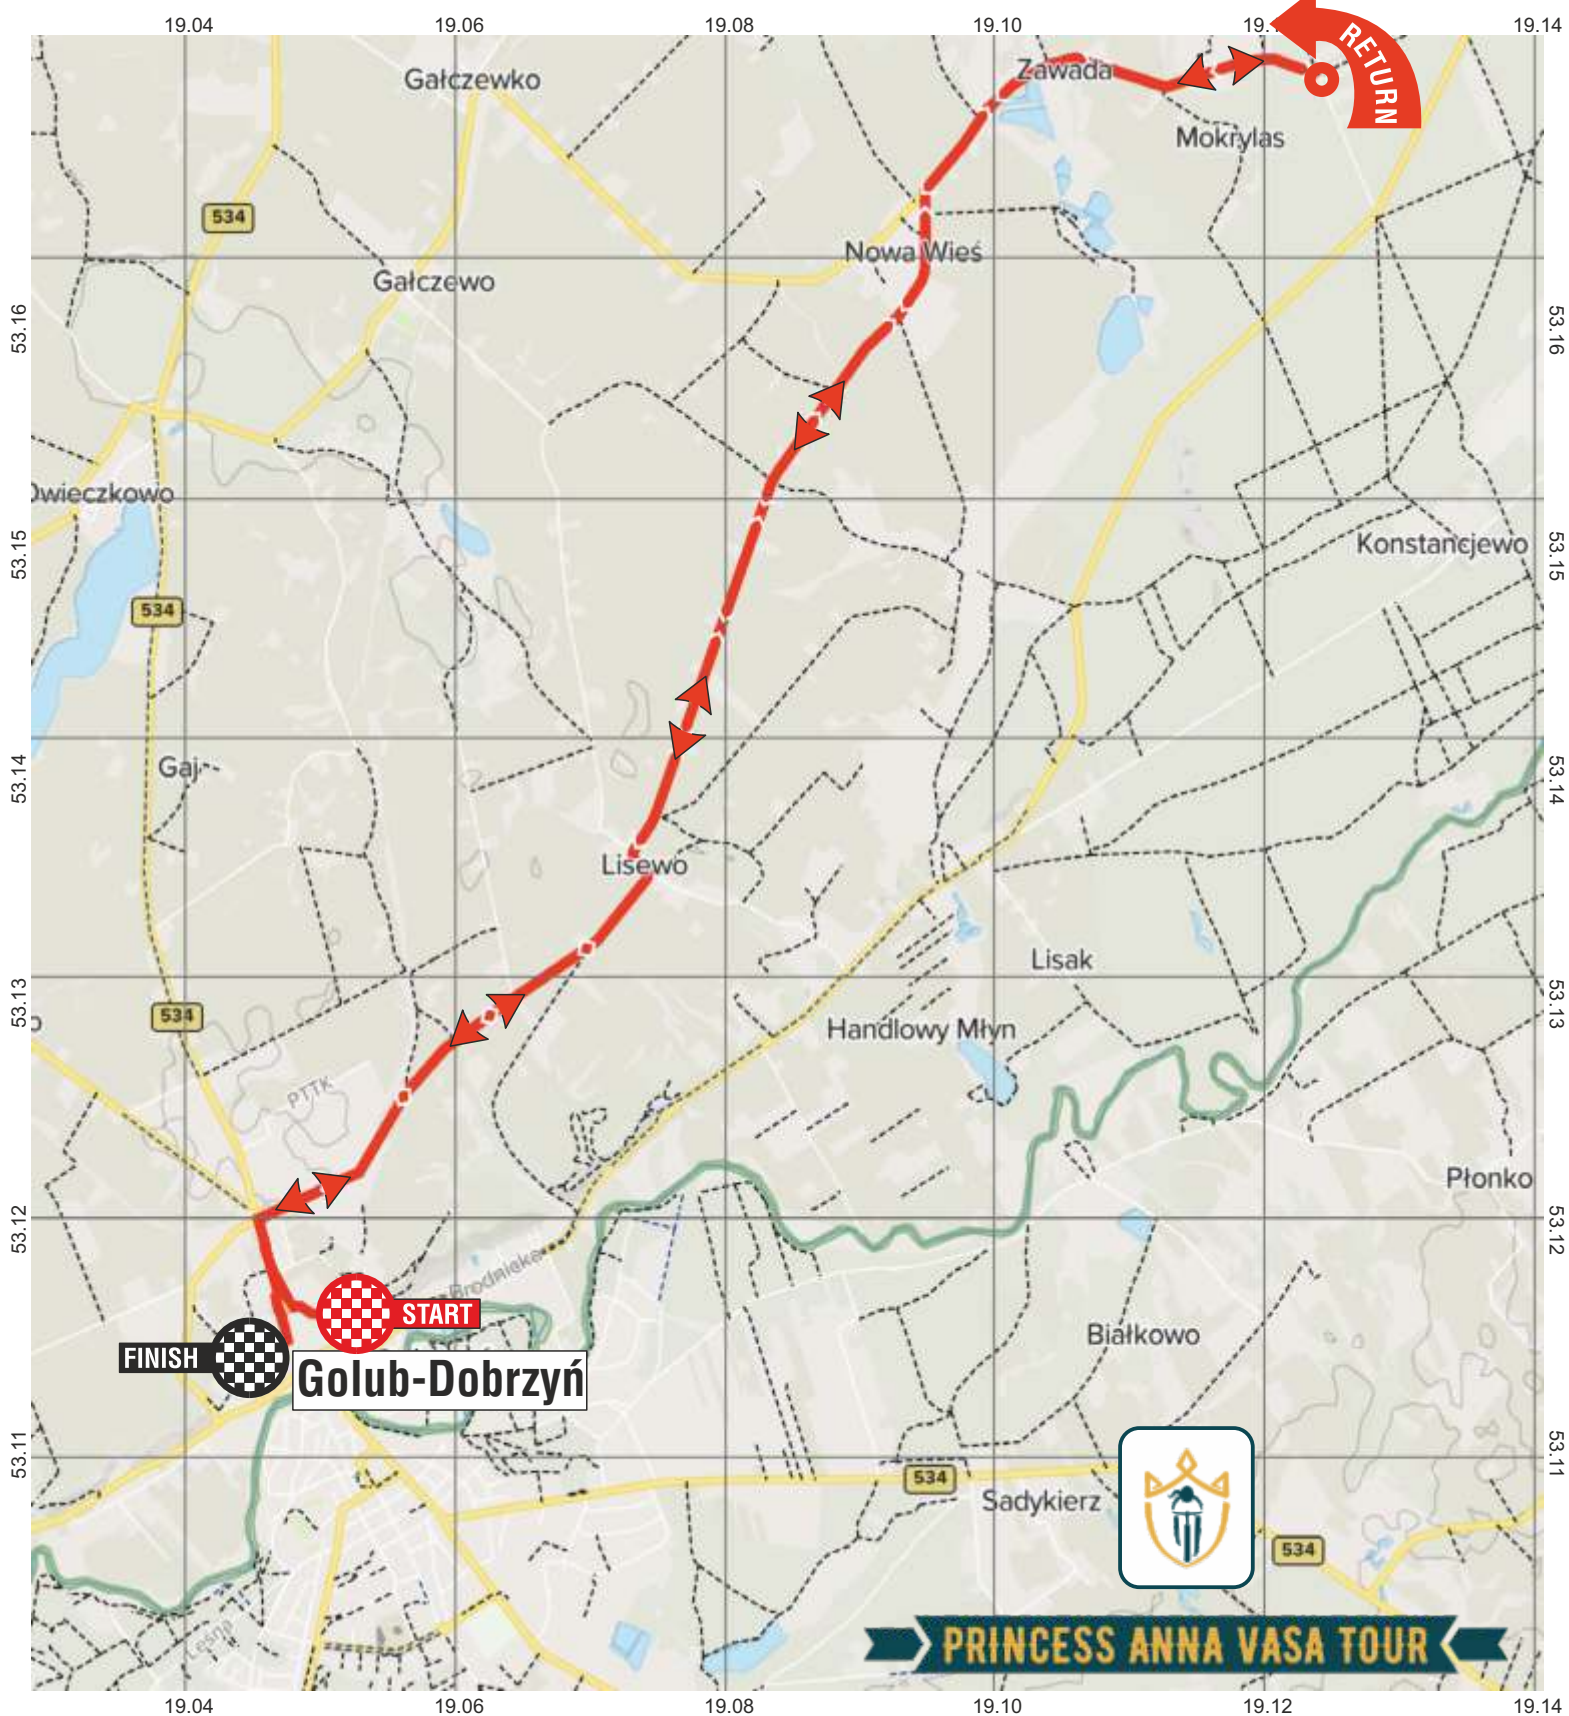

# STAGE 3 ITT

## PRINCESS ANNA VASA TOUR

### STAGE 3 ITT

Total distance: 18 km  
Start:  
PTTK Street by the Princess Anna Vasa Castle