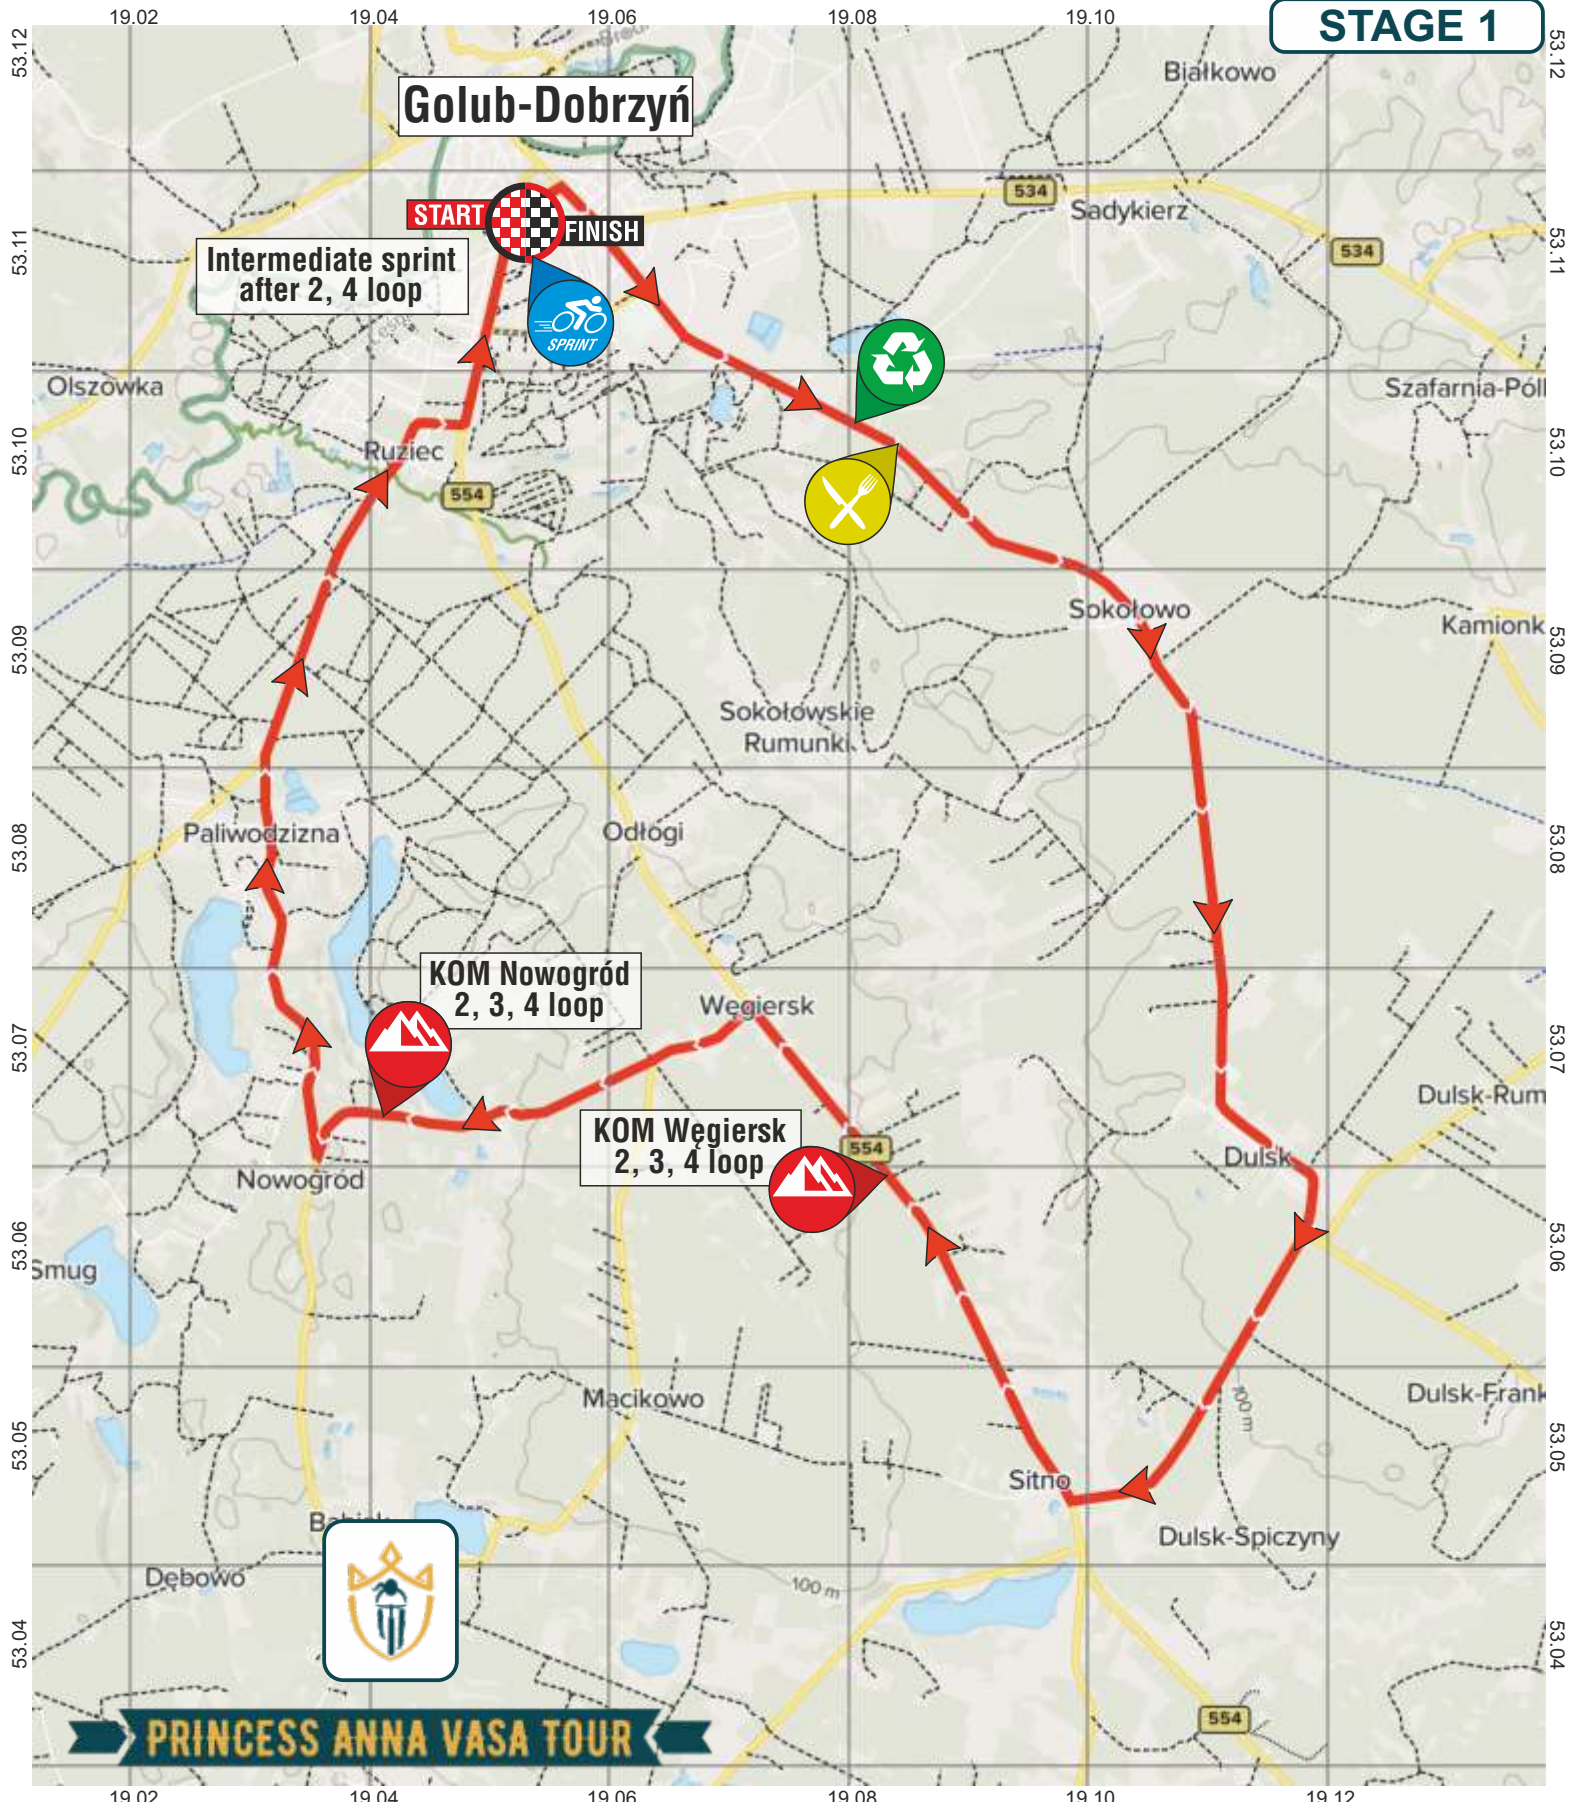

STAGE 1

STAGE 1

Total distance: 111 km (5 x 22,2 km loop)

Start:
Golub-Dobrzyń, Plac 1000-lecia