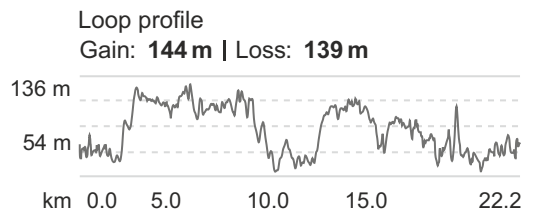

STAGE 1

STAGE 1

Total distance: 111 km (5 x 22,2 km loop)

Start:
Golub-Dobrzyń, Plac 1000-lecia